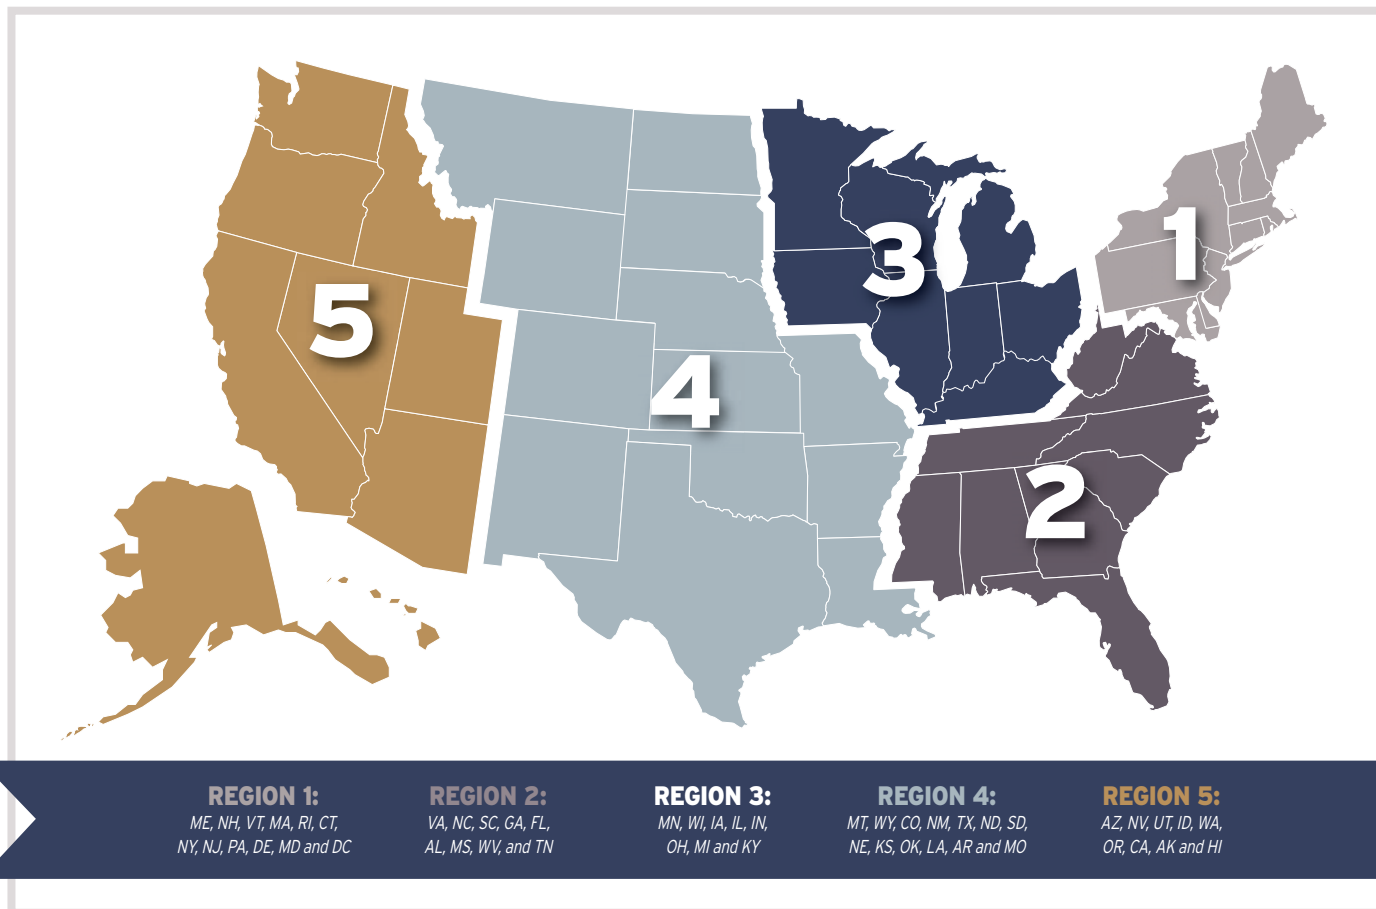

# Regional Inserts

If a regional audience of awards and engraving professionals is what makes sense for your promotional efforts, then check out our **Regional Insert Program:**

- Targeted distribution to approximately **3,000 qualified subscribers per region**
- Choose from any of **five regional zones** (can be customized)
- We print your **2-page, full-color insert on 8.5" x 11" 100# glossy stock** and bind it into A&E magazine
- **The perfect co-op opportunity** with your manufacturers and distributors
- Priced at only **\$2,450 per region!**