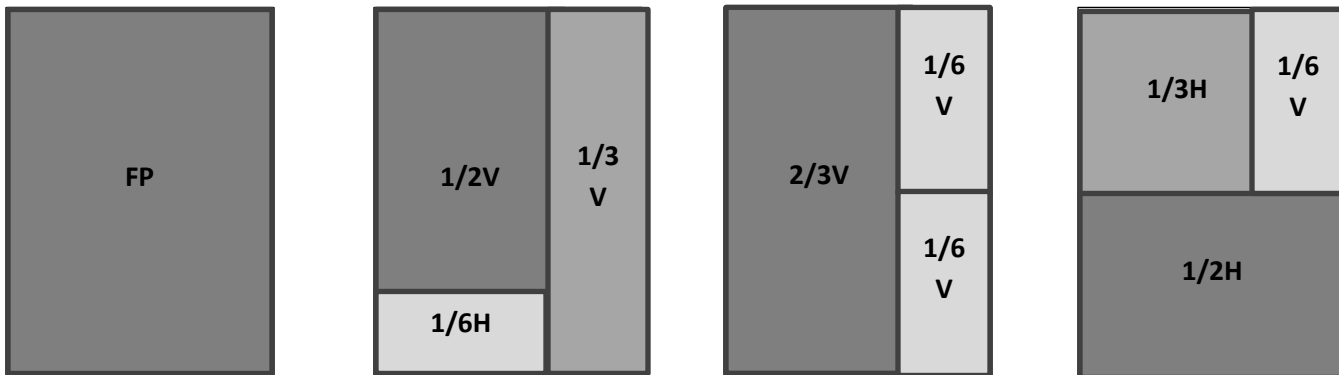

2019 Print Specs

Ad sizes:

Size	Width		Height
Two-page spread (includes a full bleed)	16.75	x	11.125
Full page (includes a full bleed)	8.375	x	11.125
2/3 page (Vertical)	4.625	x	10
1/2 page (Vertical)	4.625	x	7.375
1/2 page (Horizontal)	7.125	x	4.875
1/3 page (Vertical)	2.25	x	10
1/3 page (Horizontal)	4.625	x	4.875
1/4 page (Vertical)	3.375	x	4.875
1/4 page (Horizontal)	4.625	x	3.5
1/6 page (Vertical)	2.25	x	4.875
1/6 page (Horizontal)	4.625	x	2.375