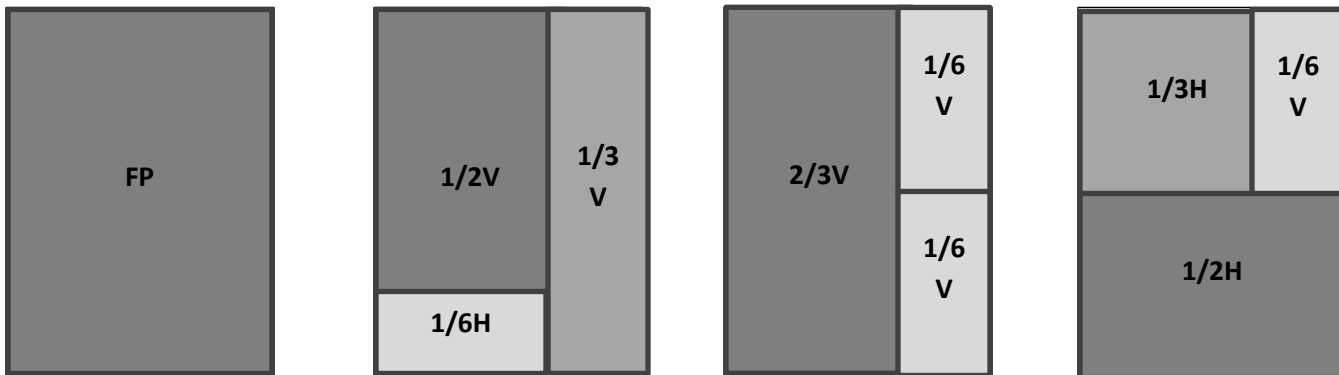

2018 Print Specs

Ad sizes:

Size	Width		Height
Two-page spread (includes a full bleed)	16.75	x	11.125
Full page (includes a full bleed)	8.375	x	11.125
2/3 page (Vertical)	4.625	x	10
1/2 page (Vertical)	4.625	x	7.375
1/2 page (Horizontal)	7.125	x	4.875
1/3 page (Vertical)	2.25	x	10
1/3 page (Horizontal)	4.625	x	4.875
1/4 page (Vertical)	3.375	x	4.875
1/4 page (Horizontal)	4.625	x	3.5
1/6 page (Vertical)	2.25	x	4.875
1/6 page (Horizontal)	4.625	x	2.375